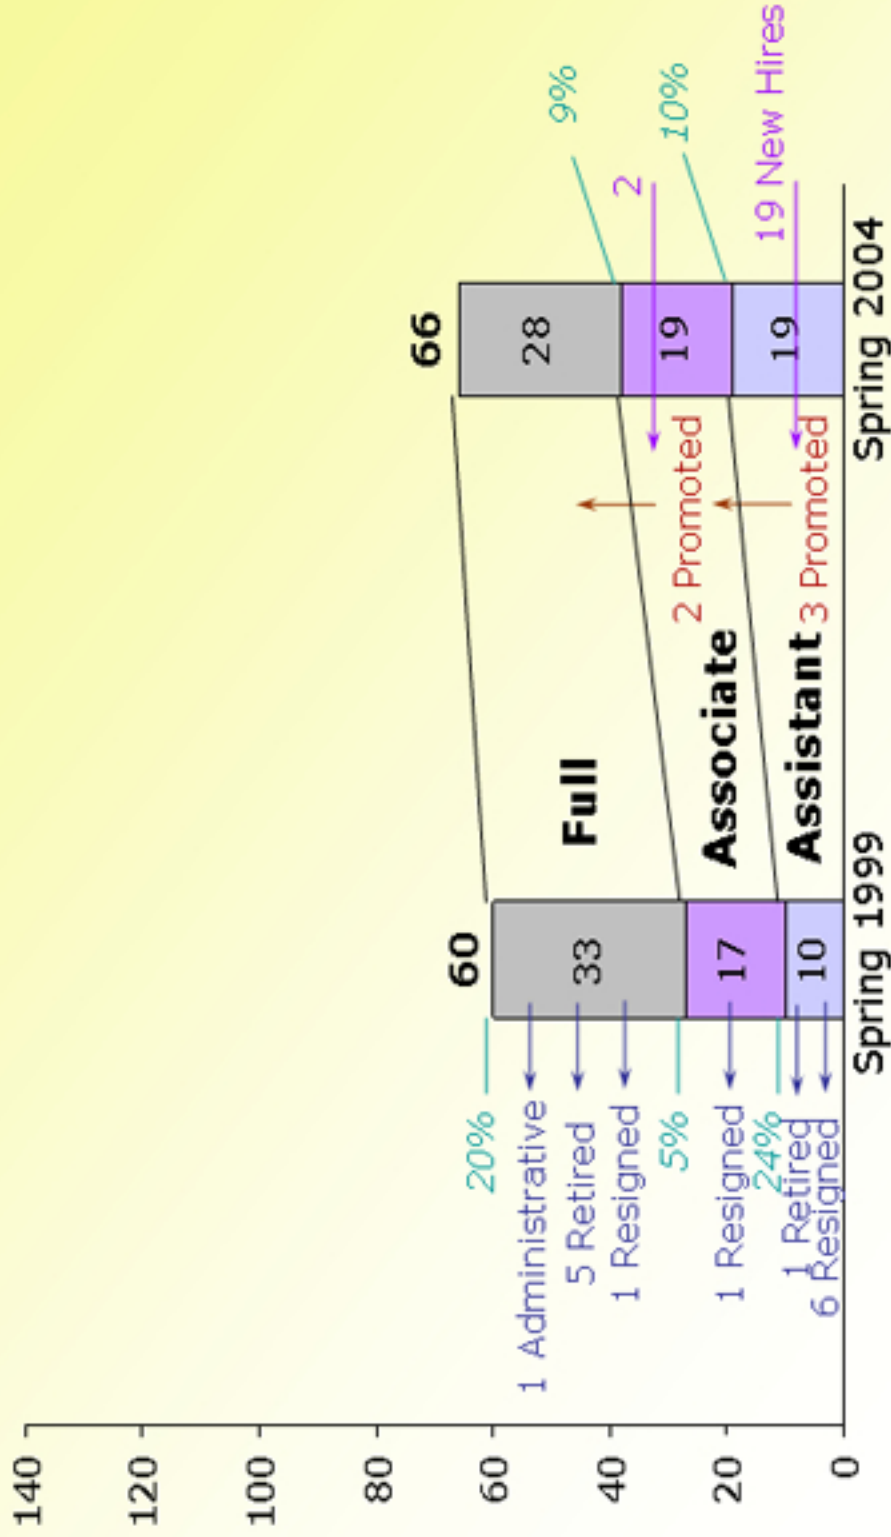

# Faculty Flux\* at Hunter

## Female science faculty 1999-2004

\*Thanks to WHOI for development of this flux chart.