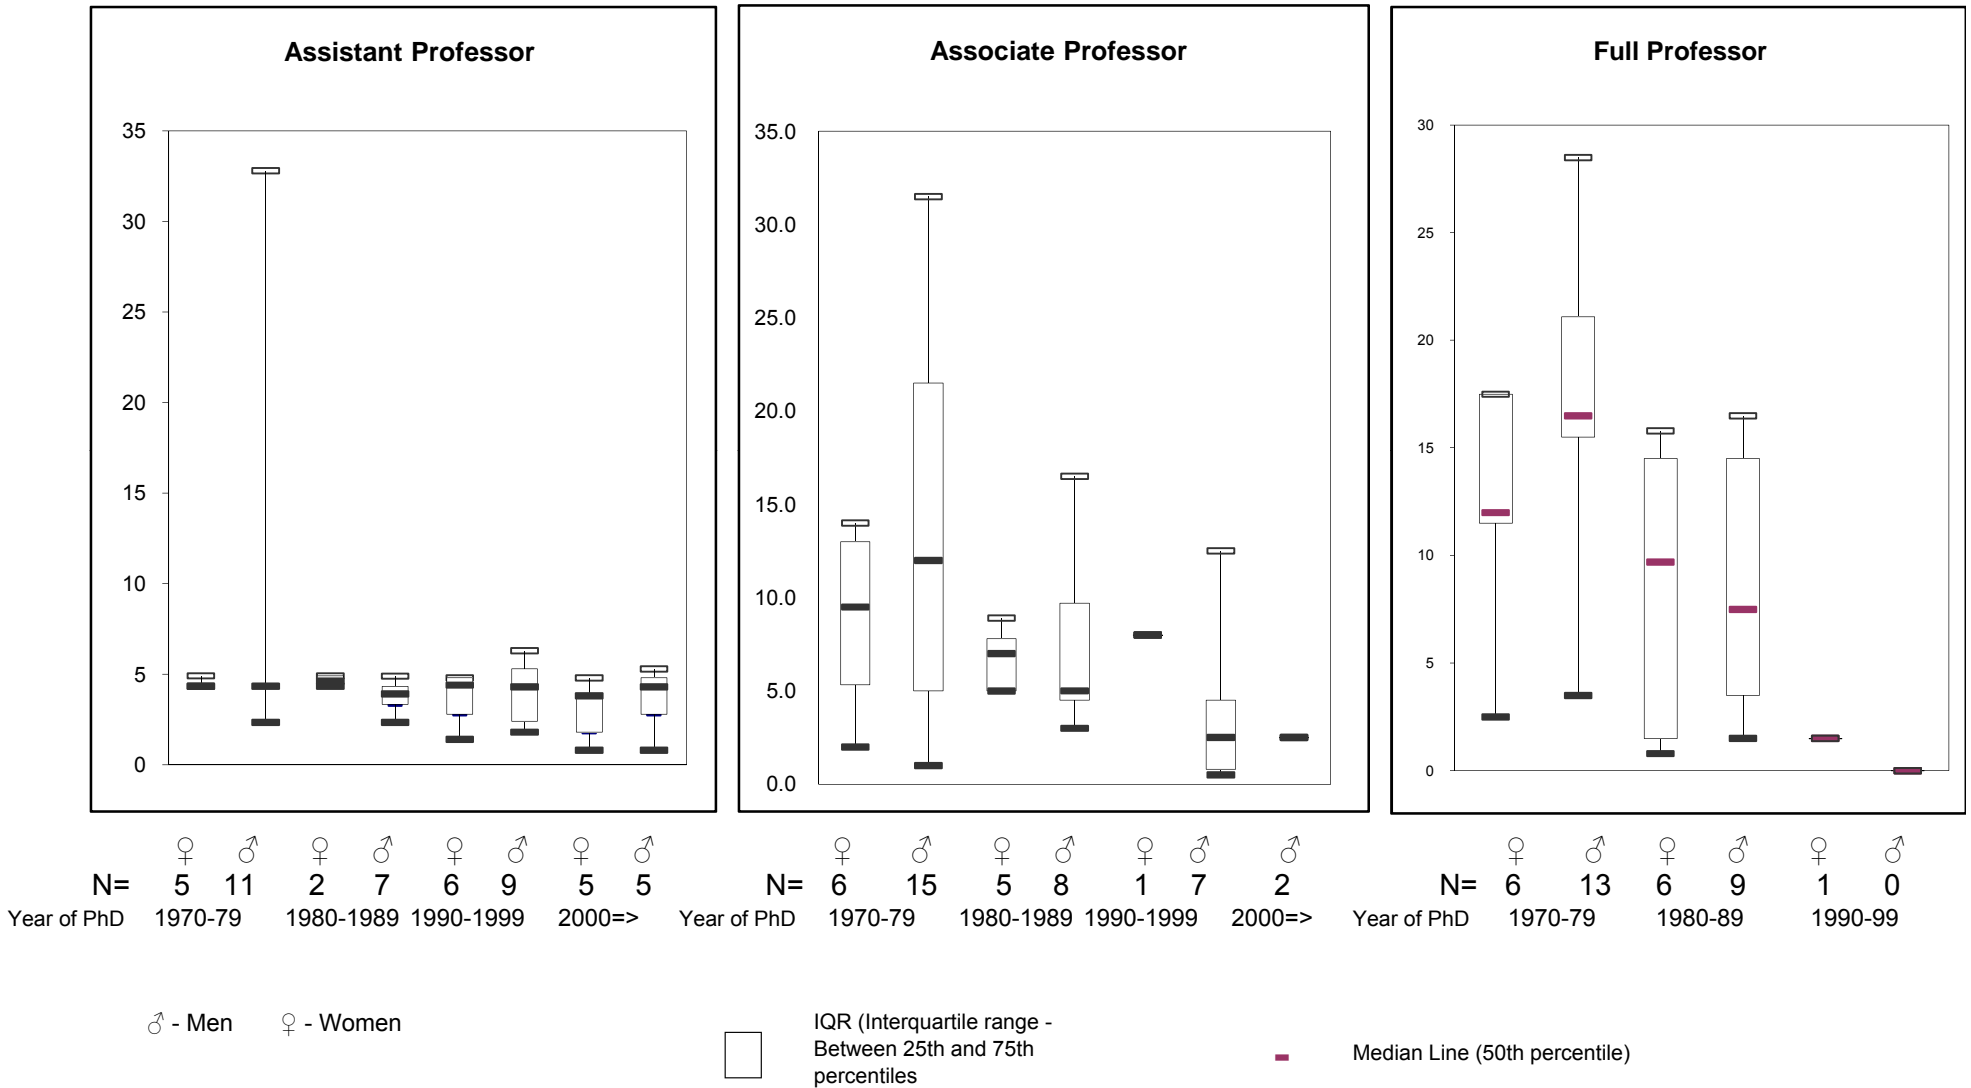

Figure 3b1

Hunter College - 2007-2008 Academic Year: Time in Rank for STEM Faculty in Natural Sciences by Sex and Year of PhD

Note: Median Years in rank includes the time spent in rank for all current faculty as of 6/30/2008. N indicates the number of 2007-2008 science faculty members from that degree range who have ever held  
 Data Sources: This table was created using FALL 2007 and SPRING 2008 minifile, retrieved from the City University Personnel System (CUPS) database.