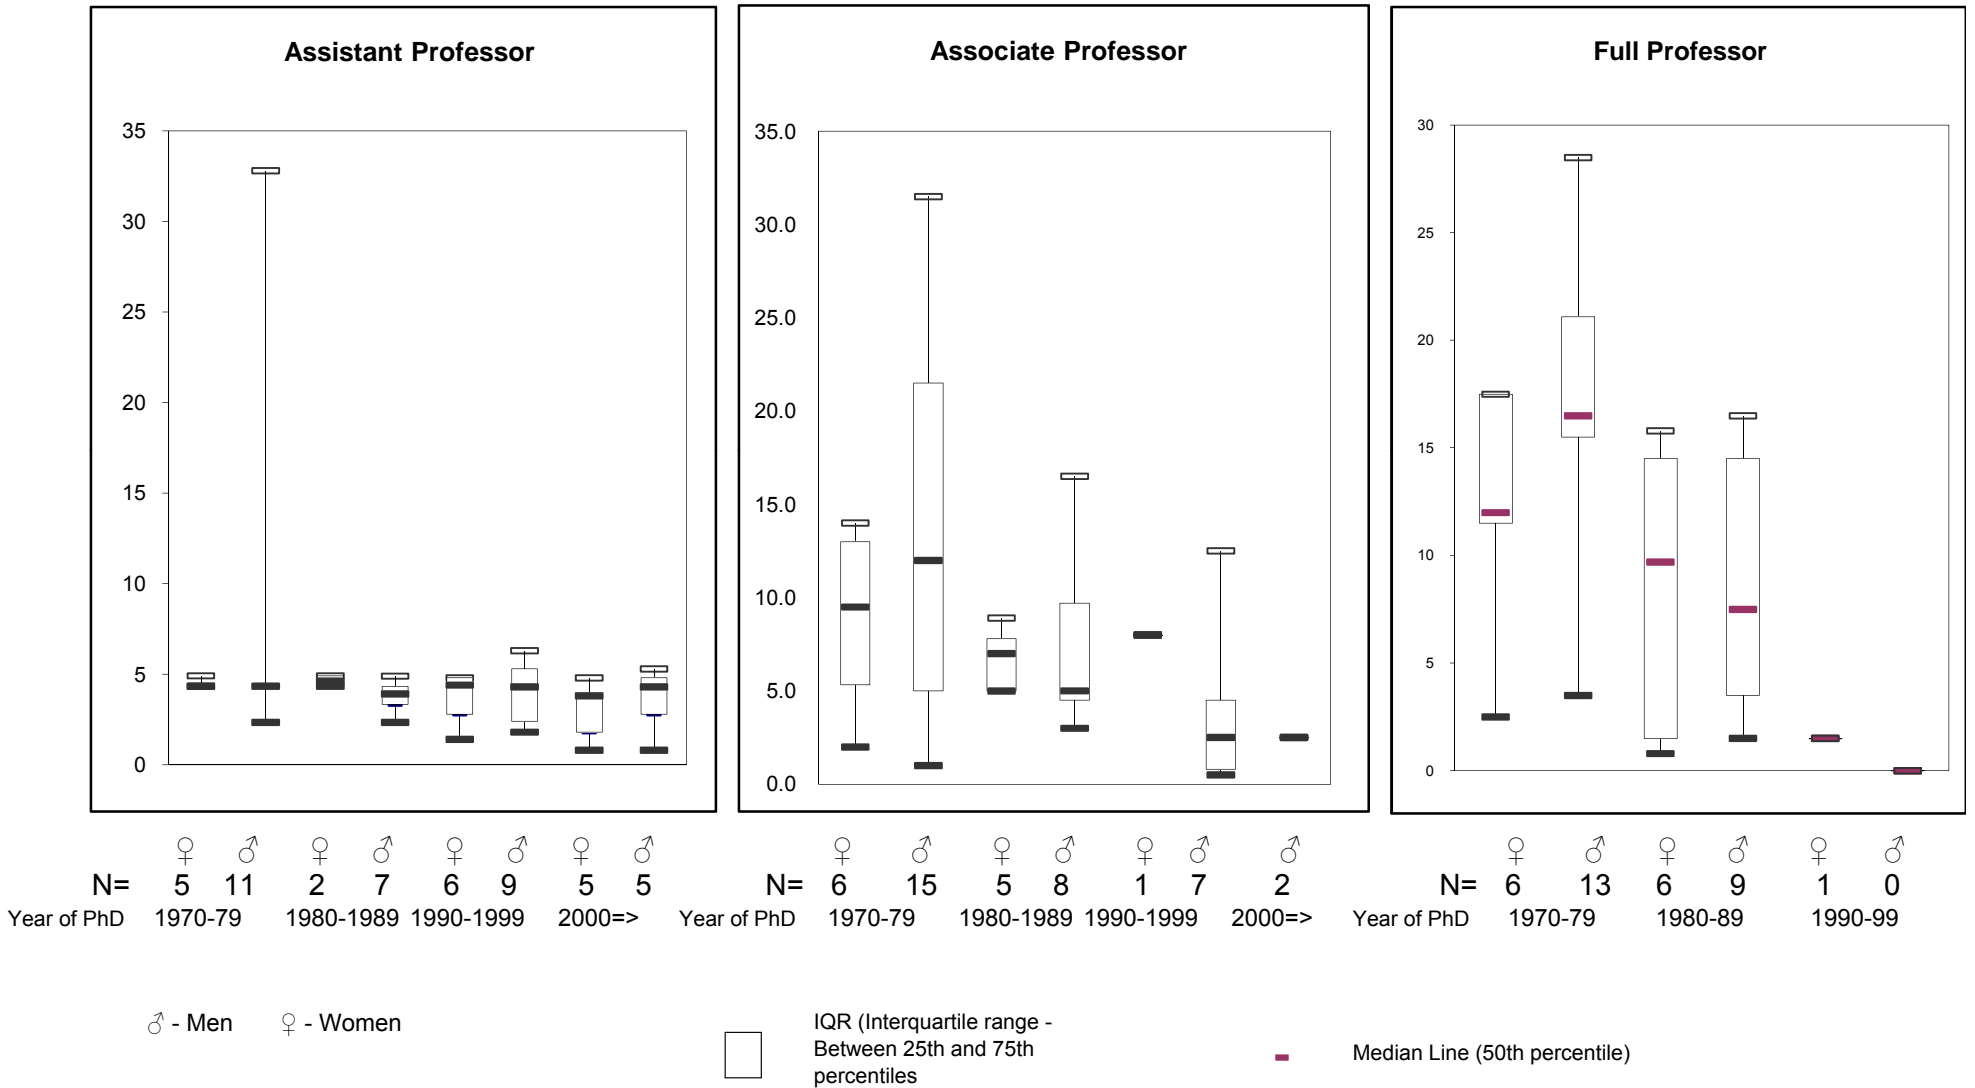

Figure 3b1

Hunter College - 2007-2008 Academic Year: Time in Rank for STEM Faculty in Natural Sciences by Sex and Year of PhD

Note: Median Years in rank includes the time spent in rank for all current faculty as of 6/30/2008. N indicates the number of 2007-2008 science faculty members from that degree range who have ever held
 Data Sources: This table was created using FALL 2007 and SPRING 2008 minifile, retrieved from the City University Personnel System (CUPS) database.