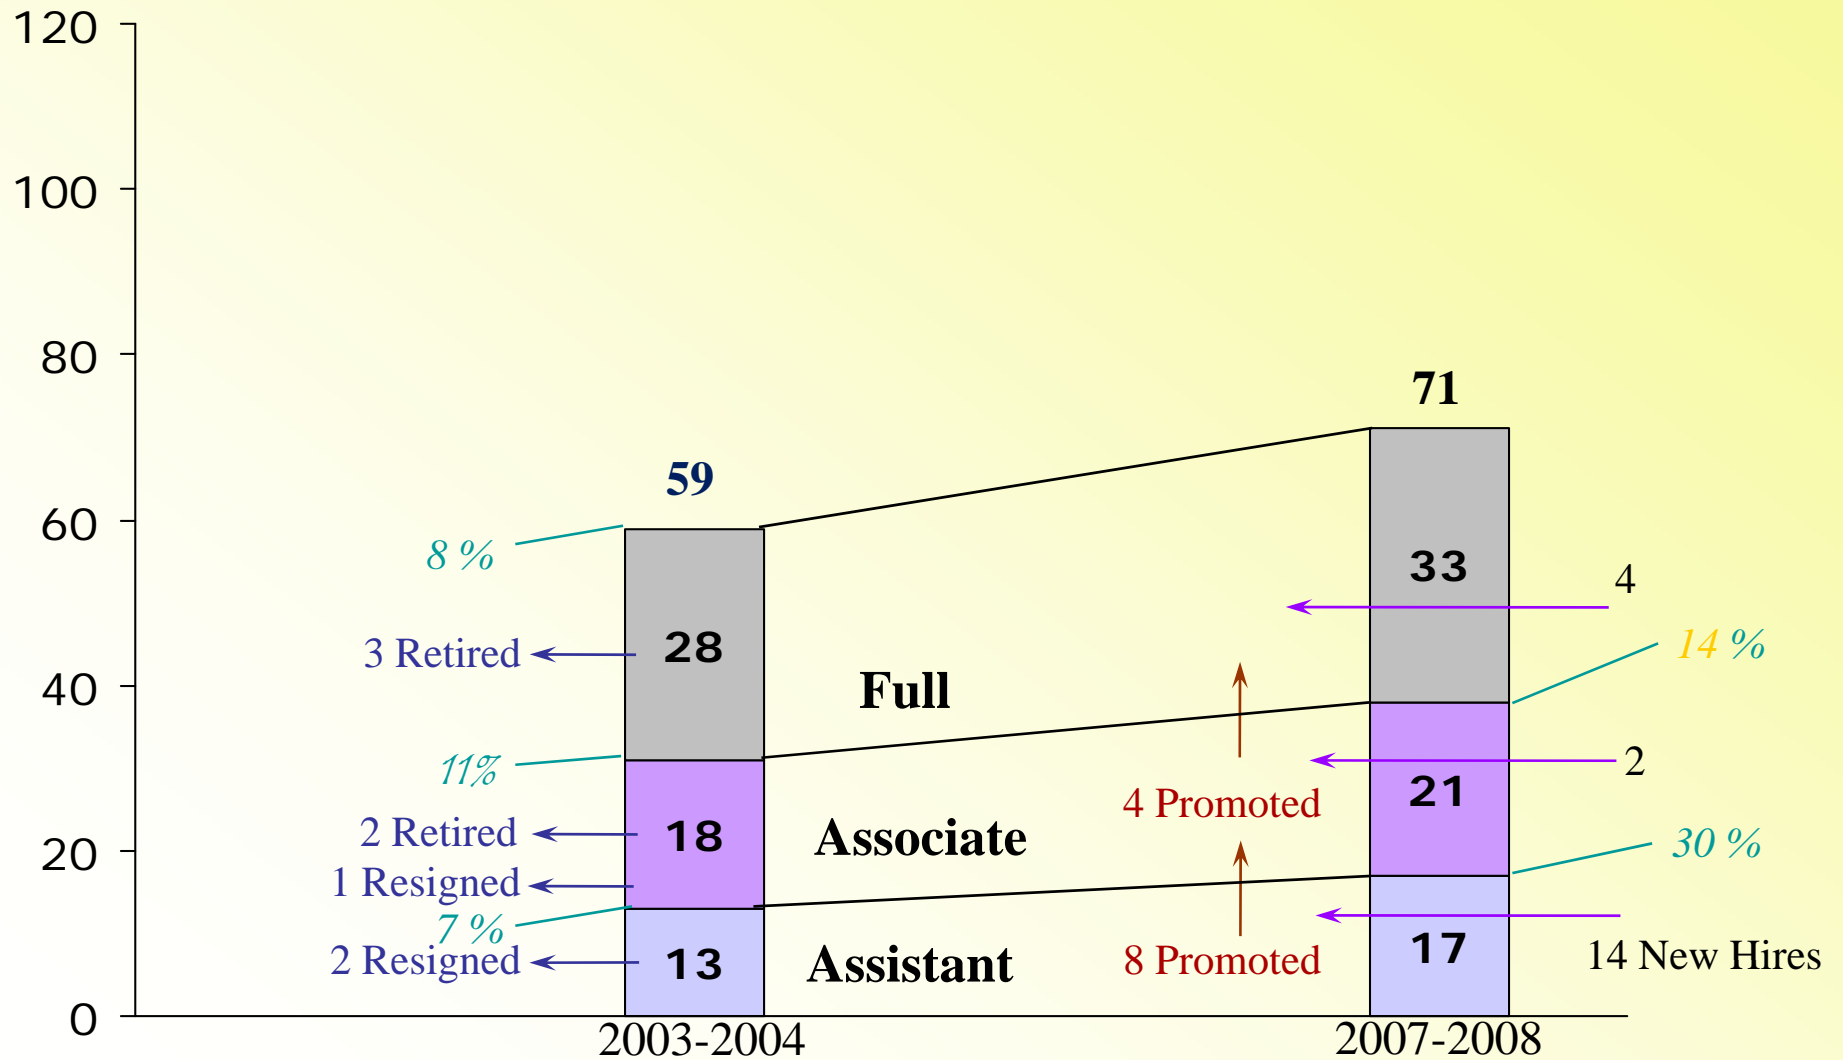

Faculty Flux* at Hunter

Female science faculty 2003-2008

Figure 8c