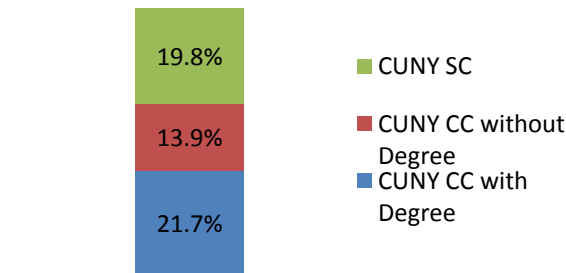

New Hunter Transfer Students – Fall 2014

Entry Level

Race/Ethnicity F14 Transfer Students

College last Attended: More than half of F14 transfer students come from CUNY

1,921 F14 Transfer Students:

- 69% women
- 73% full-time
- 14% 30 or older