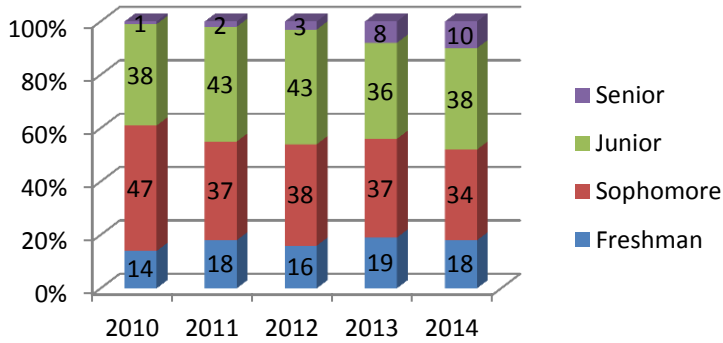

New Hunter Transfer Students – Fall 2014

Entry Level

Race/Ethnicity F14 Transfer Students

College last Attended: More than half of F14 transfer students come from CUNY

1,921 F14 Transfer Students:

- 69% women
- 73% full-time
- 14% 30 or older

1 Year Transfer Student Retention Rate - %

6 Year Transfer Student Graduation Rate - %