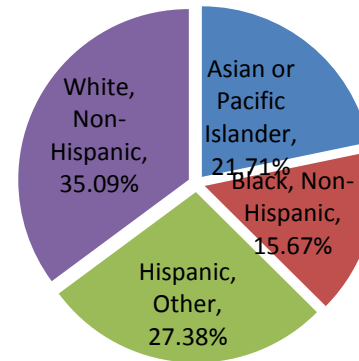

New Hunter Transfer Students – Fall 2014

Entry Level

Race/Ethnicity F14 Transfer Students

College last Attended: More than half of F14 transfer students come from CUNY

1,921 F14 Transfer Students:

- 69% women
- 73% full-time
- 14% 30 or older