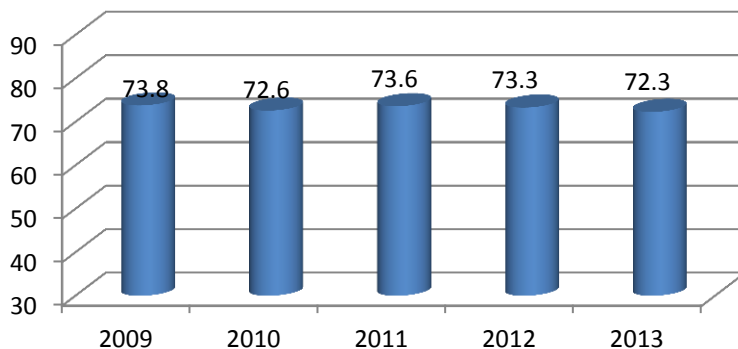

New Hunter Transfer Students – Fall 2014

Entry Level

Race/Ethnicity F14 Transfer Students

College last Attended: More than half of F14 transfer students come from CUNY

1,921 F14 Transfer Students:

- 69% women
- 73% full-time
- 14% 30 or older

1 Year Transfer Student Retention Rate - %

6 Year Transfer Student Graduation Rate - %