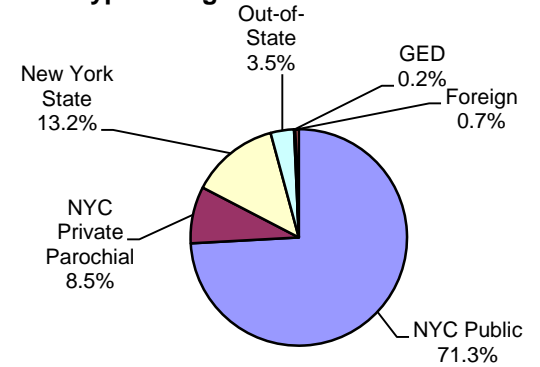

HUNTER COLLEGE 2014 FRESHMEN

Admissions Average of Entering Freshmen

2,080 F14 Freshmen:

- 62% women
- Represent 65 countries
- Speak 52 Languages

Type of High School Attended

Race/Ethnicity

SAT Scores of Admitted & Enrolled Freshmen