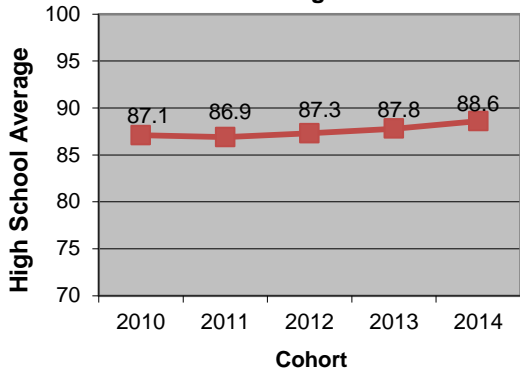

HUNTER COLLEGE 2014 FRESHMEN

Admissions Average of Entering Freshmen

2,080 F14 Freshmen:

- 62% women
- Represent 65 countries
- Speak 52 Languages

Type of High School Attended

Race/Ethnicity

SAT Scores of Admitted & Enrolled Freshmen

Six Year Graduation Rate (%) By Cohort (includes full & part-time students)

First Year Retention (%) By Cohort (includes full & part-time students)