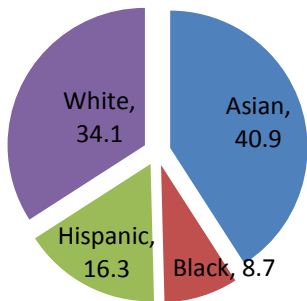

HUNTER COLLEGE 2014 FRESHMEN

Admissions Average of Entering Freshmen

2,080 F14 Freshmen:

- 62% women
- Represent 65 countries
- Speak 52 Languages

Type of High School Attended

Race/Ethnicity

SAT Scores of Admitted & Enrolled Freshmen