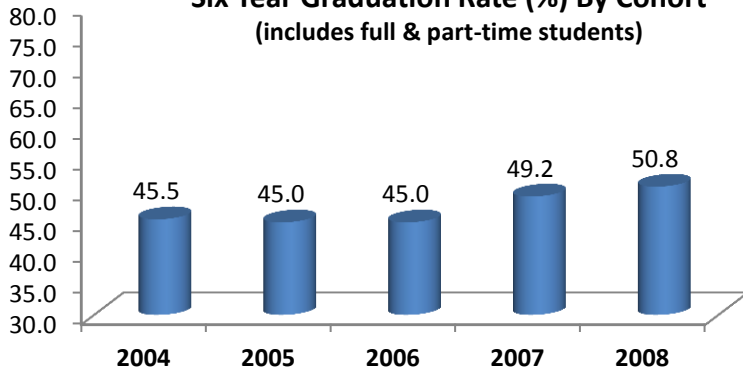

HUNTER COLLEGE 2014 FRESHMEN

Admissions Average of Entering Freshmen

2,080 F14 Freshmen:

- 62% women
- Represent 65 countries
- Speak 52 Languages

Type of High School Attended

Race/Ethnicity

SAT Scores of Admitted & Enrolled Freshmen

Six Year Graduation Rate (%) By Cohort (includes full & part-time students)

First Year Retention (%) By Cohort (includes full & part-time students)