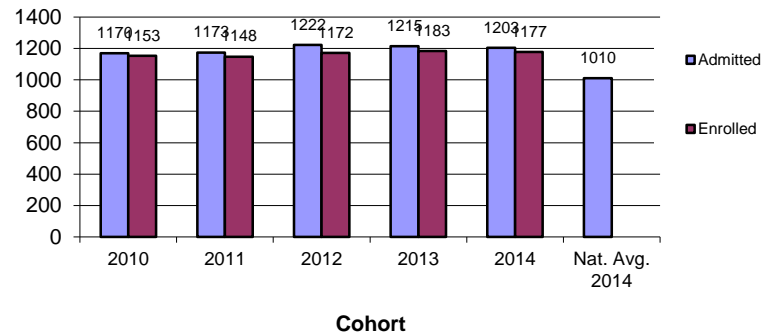

HUNTER COLLEGE 2014 FRESHMEN

Admissions Average of Entering Freshmen

2,080 F14 Freshmen:

- 62% women
- Represent 65 countries
- Speak 52 Languages

Type of High School Attended

Race/Ethnicity

SAT Scores of Admitted & Enrolled Freshmen

Six Year Graduation Rate (%) By Cohort (includes full & part-time students)

First Year Retention (%) By Cohort (includes full & part-time students)