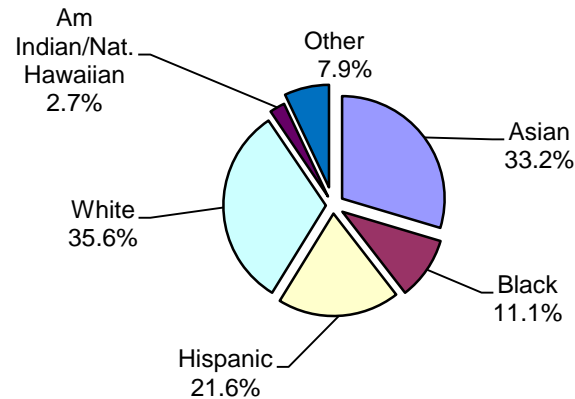

HUNTER FRESHMEN FACTS

The City University of New York

2,097 Fall 2011 Freshmen Represent 78 Countries and Speak 59 Different Languages.

Admissions Average of Entering Freshmen

Fall-to-Fall Retention Rate New Freshmen

Race/Ethnicity 2011 Freshmen

6 year Graduation Rate New Freshmen