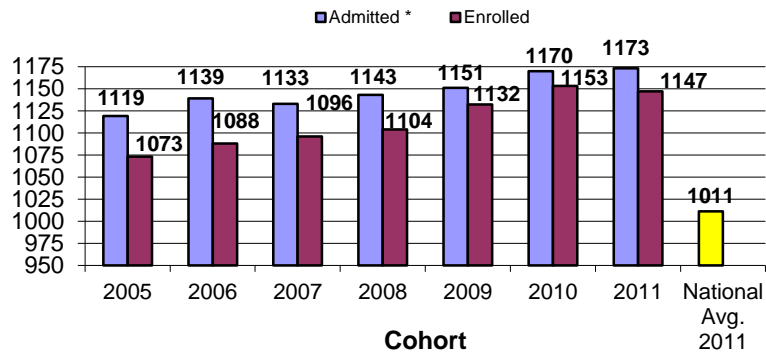

Charts are based on the Fall 2011 regularly-admitted, degree-seeking Freshmen Cohort data, unless otherwise indicated

SAT Scores of Admitted & Enrolled Freshmen

* Based on first 3 college choices

Type of High School Last Attended