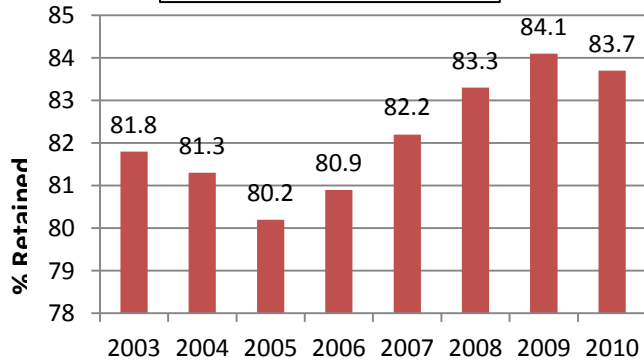

HUNTER FRESHMEN FACTS

The City University of New York

2,097 Fall 2011 Freshmen Represent 78 Countries and Speak 59 Different Languages.

Admissions Average of Entering Freshmen

Fall-to-Fall Retention Rate New Freshmen

Race/Ethnicity 2011 Freshmen

6 year Graduation Rate New Freshmen