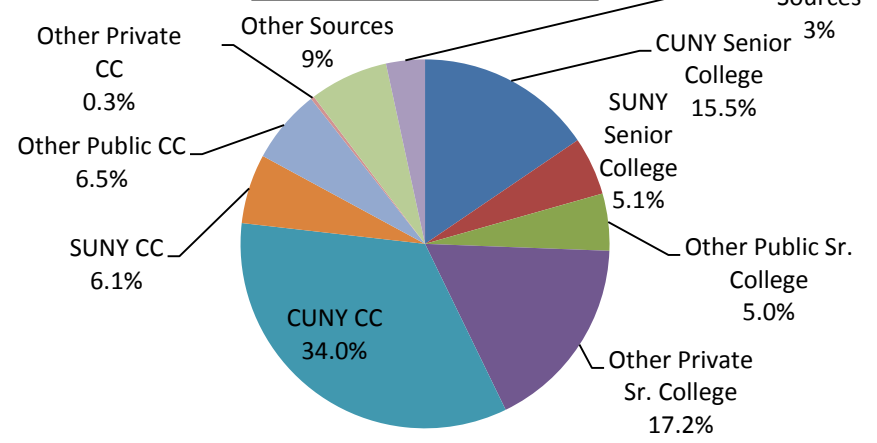

Charts are based on the Fall 2011 regularly-admitted New Transfer Students Cohort data, unless otherwise indicated.

Transfer GPA Among Students with More than 14 Transfer Credits

Type of Last College Attended

Race/Ethnicity 2011 Transfer Students*

* Total for race/ethnicity percentage exceeds 100% since there are 8.1% multiracial responses..