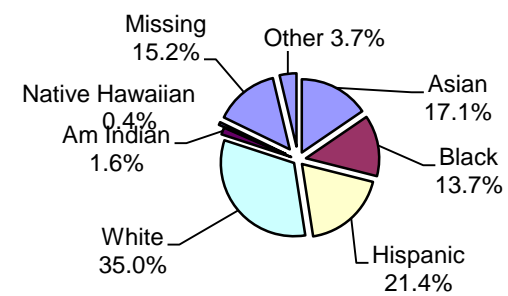

TRANSFER STUDENTS FACTS

1,706 Transfer Students Represent Fall 2011 Cohort with 67.6% Female and 32.4% Male students.

Fall-to-Fall Retention Rate New Transfer Student

6 yr Graduation Rate New Transfer Student

Race/Ethnicity 2011 Transfer Students*

* Total for race/ethnicity percentage exceeds 100% since there are 8.1% multiracial responses..