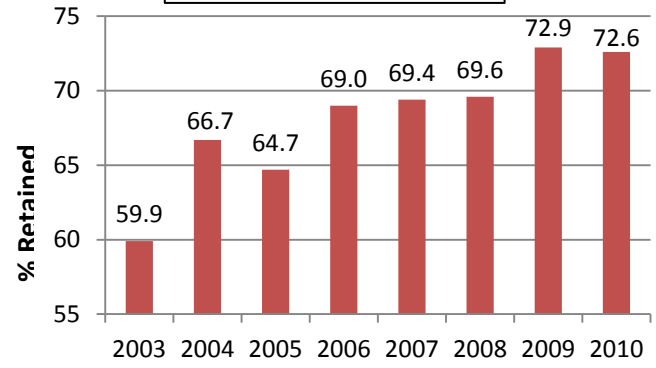

Charts are based on the Fall 2011 regularly-admitted New Transfer Students Cohort data, unless otherwise indicated.

Transfer GPA Among Students with More than 14 Transfer Credits

Type of Last College Attended

TRANSFER STUDENTS FACTS

1,706 Transfer Students Represent Fall 2011 Cohort with 67.6% Female and 32.4% Male students.

Fall-to-Fall Retention Rate New Transfer Student

6 yr Graduation Rate New Transfer Student