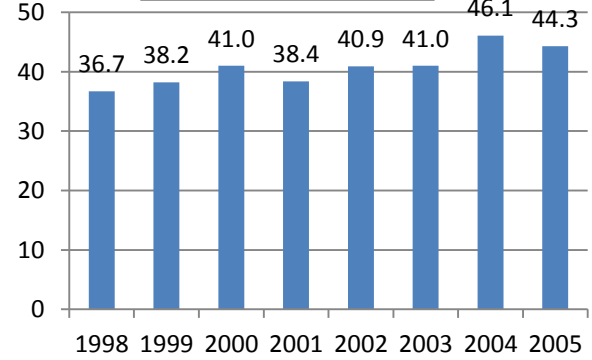

Charts are based on the Fall 2011 regularly-admitted New Transfer Students Cohort data, unless otherwise indicated.

Transfer GPA Among Students with More than 14 Transfer Credits

Type of Last College Attended

TRANSFER STUDENTS FACTS

1,706 Transfer Students Represent Fall 2011 Cohort with 67.6% Female and 32.4% Male students.

Fall-to-Fall Retention Rate New Transfer Student

6 yr Graduation Rate New Transfer Student