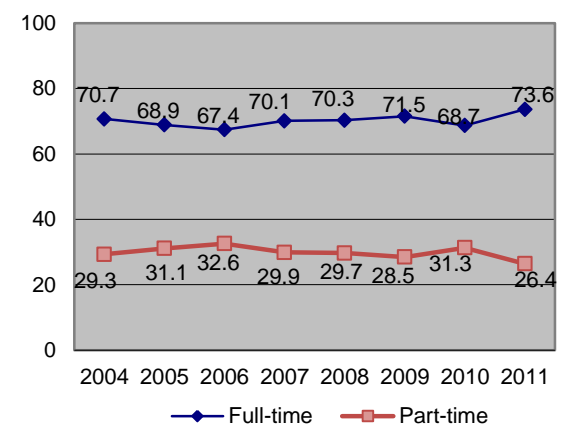

Charts are based on the Fall 2011 regularly-admitted New Transfer Students Cohort data, unless otherwise indicated.

Transfer GPA Among Students with More than 14 Transfer Credits

Type of Last College Attended

TRANSFER STUDENTS FACTS

1,706 Transfer Students Represent Fall 2011 Cohort with 67.6% Female and 32.4% Male students.

Fall-to-Fall Retention Rate New Transfer Student

6 yr Graduation Rate New Transfer Student