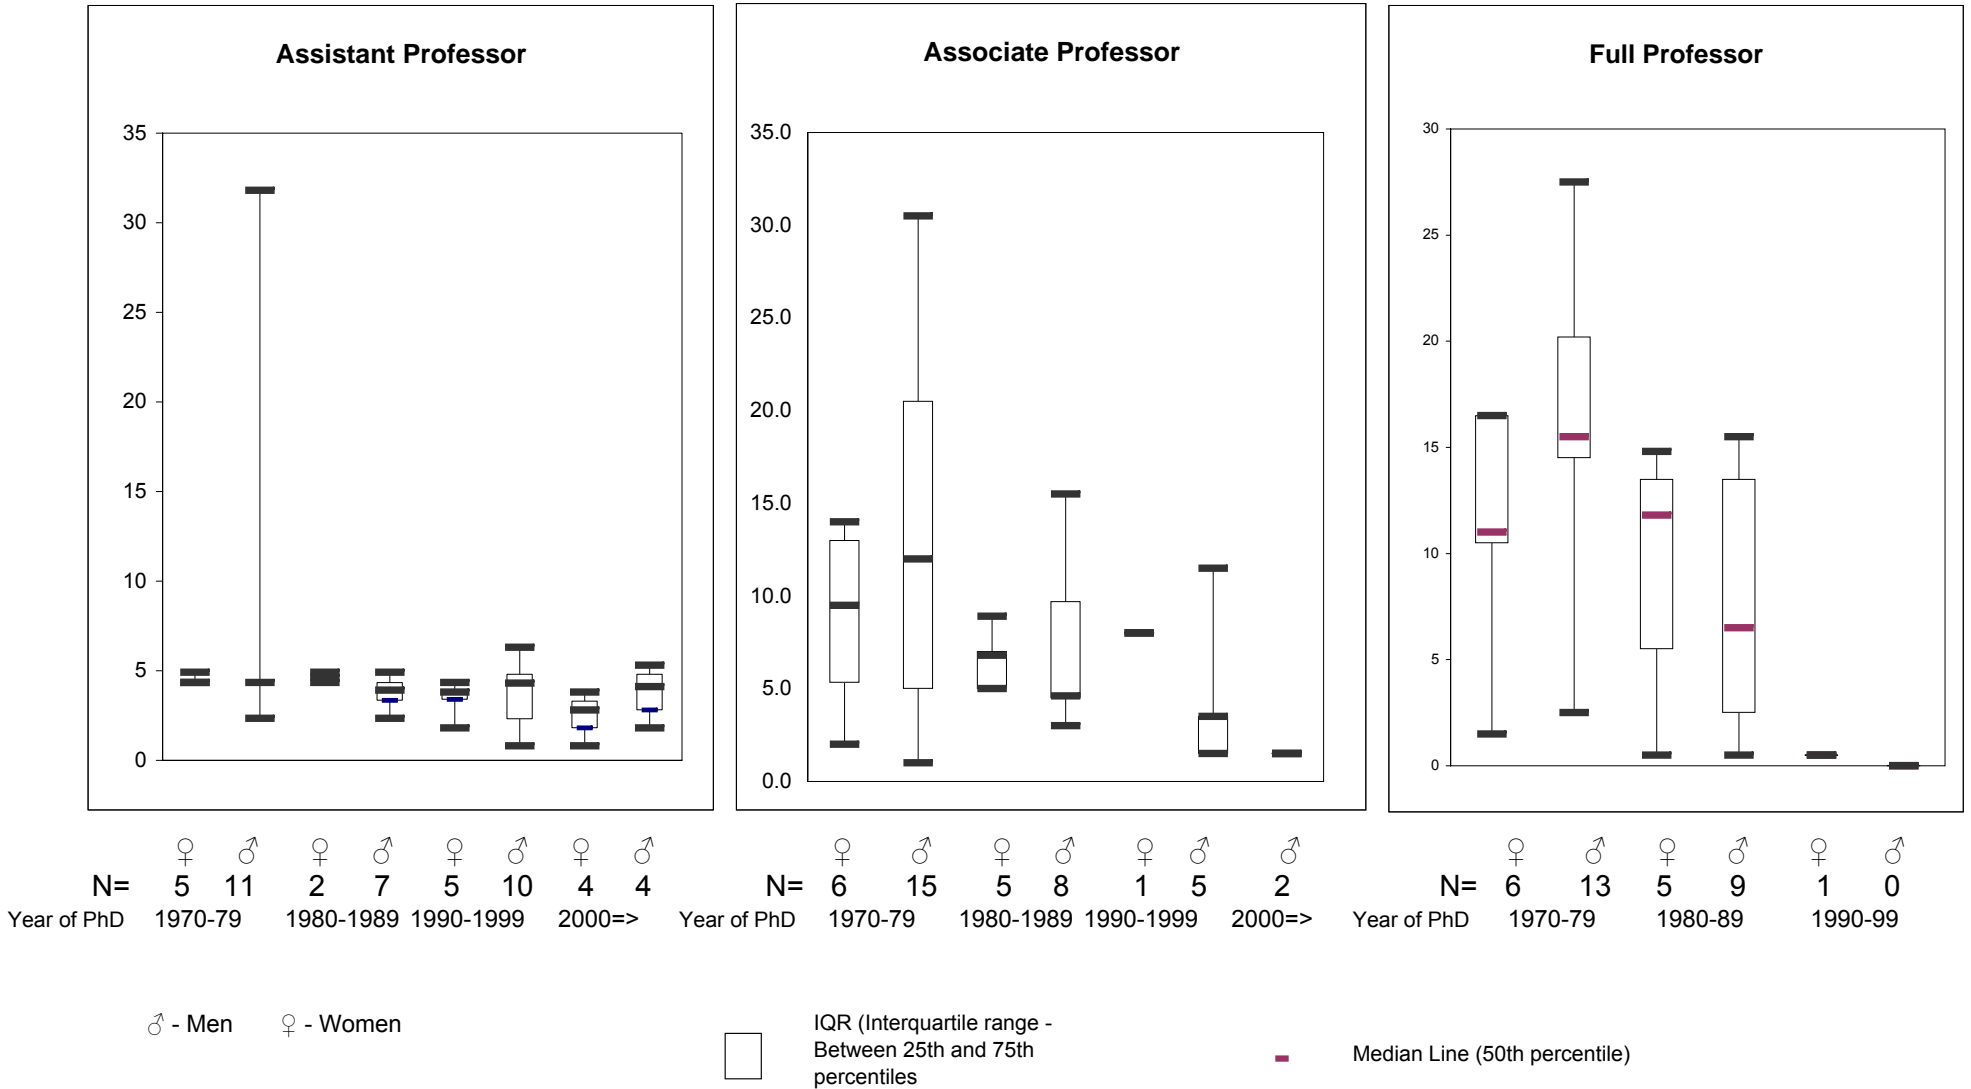

Figure 3b1

Hunter College - 2006-2007 Academic Year: Time in Rank for STEM Faculty in Natural Sciences by Sex and Year of PhD

Note: Median Years in rank includes the time spent in rank for all current faculty as of 6/30/2007. N indicates the number of 2006-2007 science faculty members from that degree range who have ever held  
 Data Sources: This table was created using FALL 2006 and SPRING 2007 minifile, retrieved from the City University Personnel System (CUPS) database.