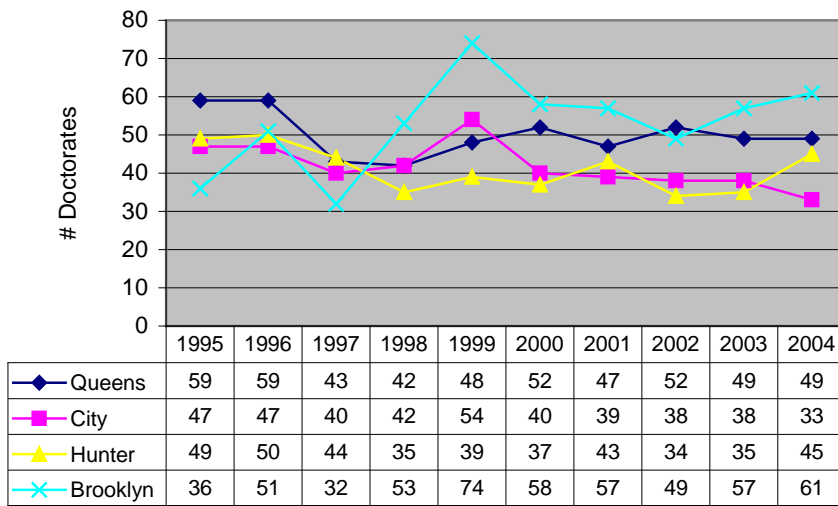

Table 3. Sex, and race/ethnicity of doctorate recipients, by baccalaureate-origin institution, 2004

**Chart 2:
Research Doctorates Awarded to Graduates of CUNY Senior Colleges, By Year**