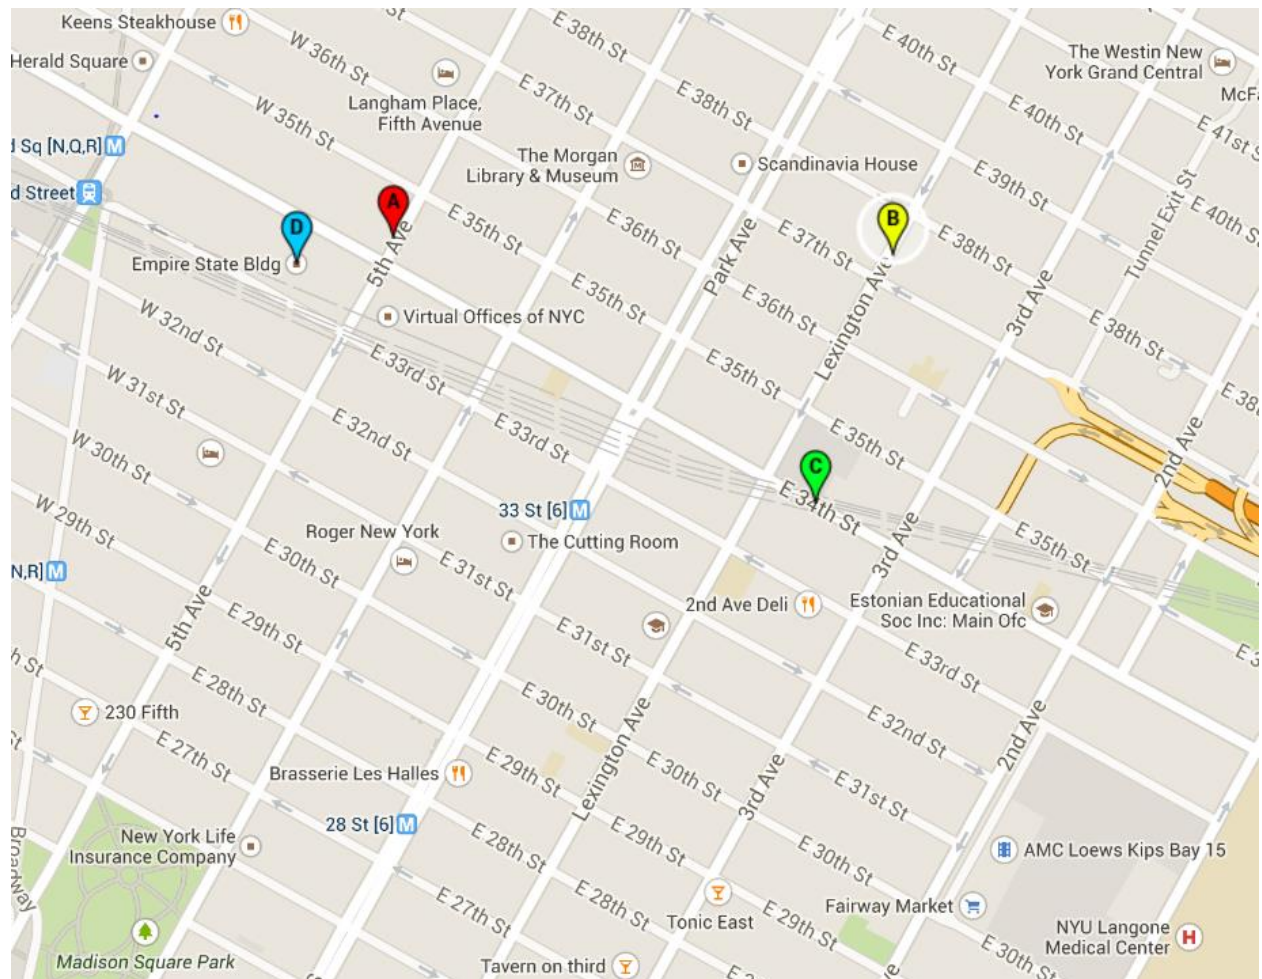

## 42<sup>nd</sup> Annual Conference Location Map and Parking Garage Listing

### **Locations on map (A-D):**

- A** City University of New York (CUNY) Graduate Center, 365 Fifth Avenue, NY, NY, 10016
- B** Shelburne-Murray Hill Hotel, 303 Lexington Avenue, New York, NY 10016, 212-689-5200
- C** Affinia Dumont Hotel, 150 E. 34th Street, New York, NY 10016, 212-481-7600: [www.affinia.com](http://www.affinia.com)
- D** Heartland Brewery, 350 5th Avenue, New York, NY 10118, 212-563-3433: diagonally across from the CUNY Graduate Center; storefront level of the Empire State Building

### **Parking Garages near the City University Graduate Center and the Affinia Hotels:**