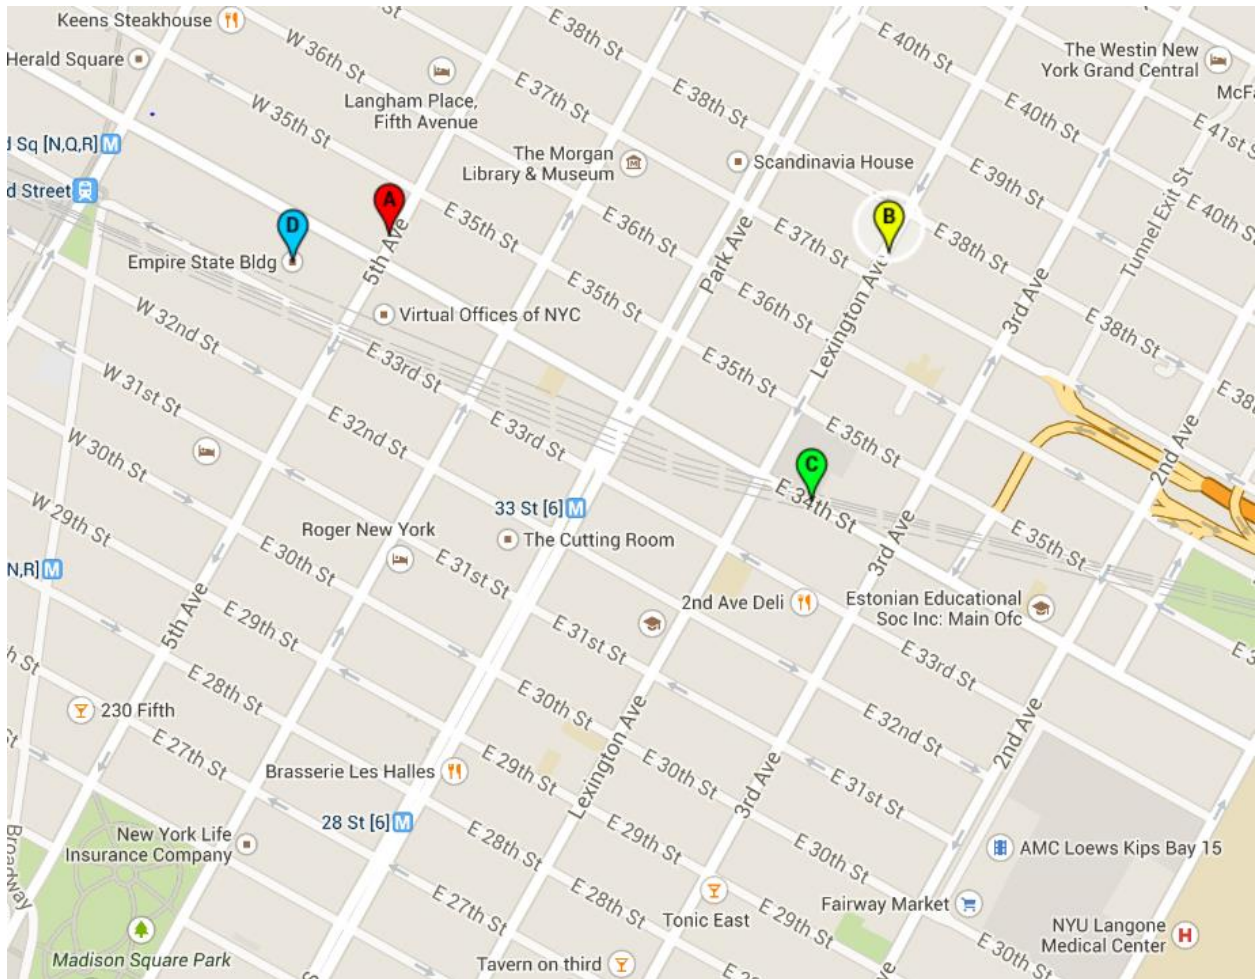

43rd Annual Conference Locations Map and Parking Garage Listing

Locations on map (A-D):

- A** City University of New York (CUNY) Graduate Center, 365 Fifth Avenue, NY, NY, 10016
- B** Shelburne-Murray Hill Hotel, 303 Lexington Avenue, New York, NY 10016, 212-689-5200
- C** Affinia Dumont Hotel, 150 E. 34th Street, New York, NY 10016, 212-481-7600: www.affinia.com
- D** Heartland Brewery, 350 5th Avenue, New York, NY 10118, 212-563-3433: diagonally across from the CUNY Graduate Center; storefront level of the Empire State Building

Parking Garages near the City University Graduate Center and the Affinia Hotels:

Central Parking System

www.nyc.centralparking.com - 222 Lexington Avenue, New York - (212) 725-3927

Champion Parking 33 LLC