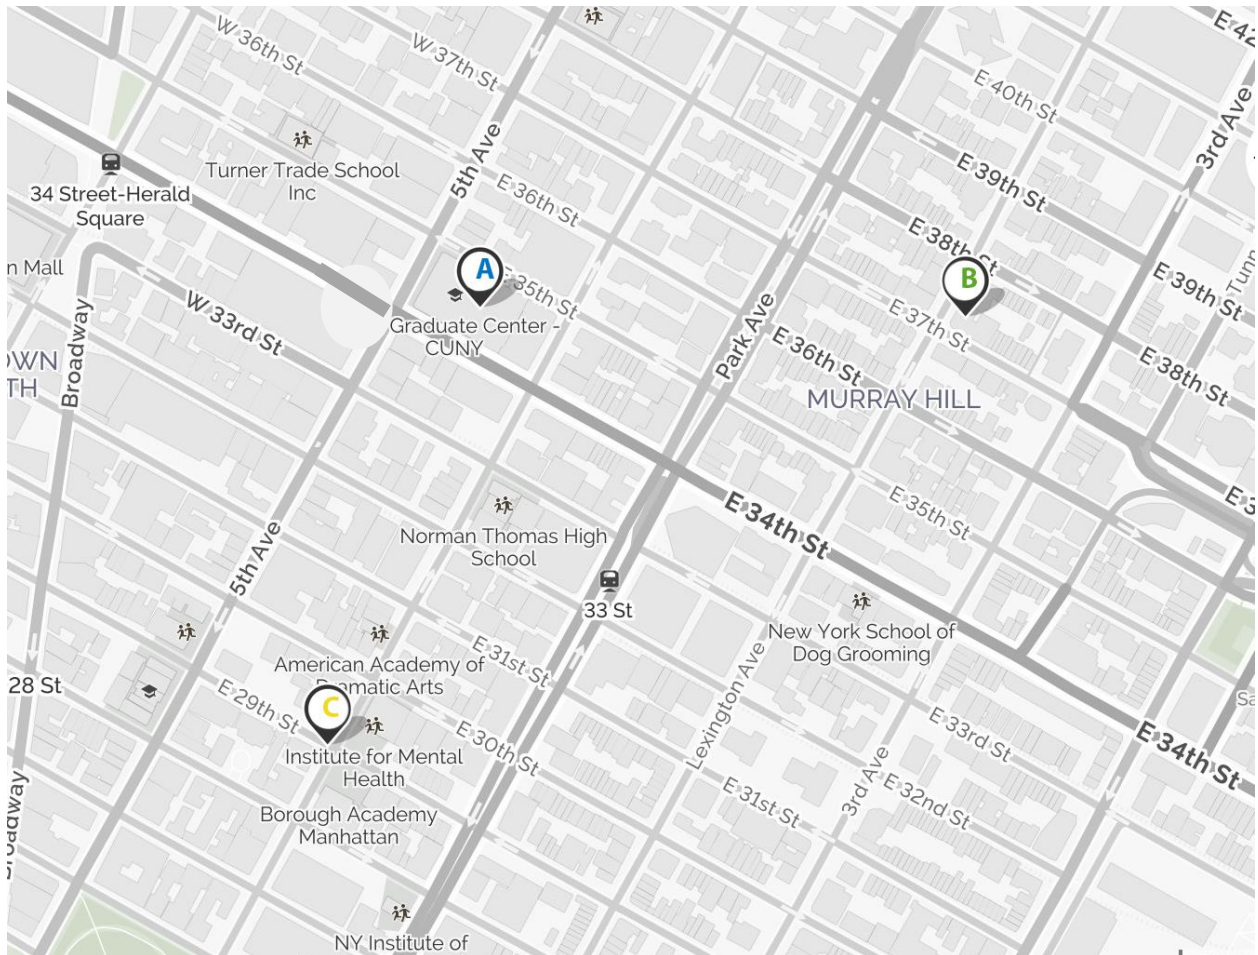

## 46<sup>th</sup> Annual Conference Locations Map and Parking Garage Listing

### Locations Map and Parking Garage Listing

#### **Locations on map (A-D):**

- A** City University of New York (CUNY) Graduate Center, 365 Fifth Avenue, NY, NY 10016
- B** Shelburne-Murray Hill Hotel, 303 Lexington Avenue, New York, NY 10016, 212-689-5200
- C** The James NY NoMad Hotel, 22 East 29<sup>th</sup> Street, New York, NY 10016, 212-532-4100

#### ***Parking Garages near the City University Graduate Center and the Affinia Hotels:***