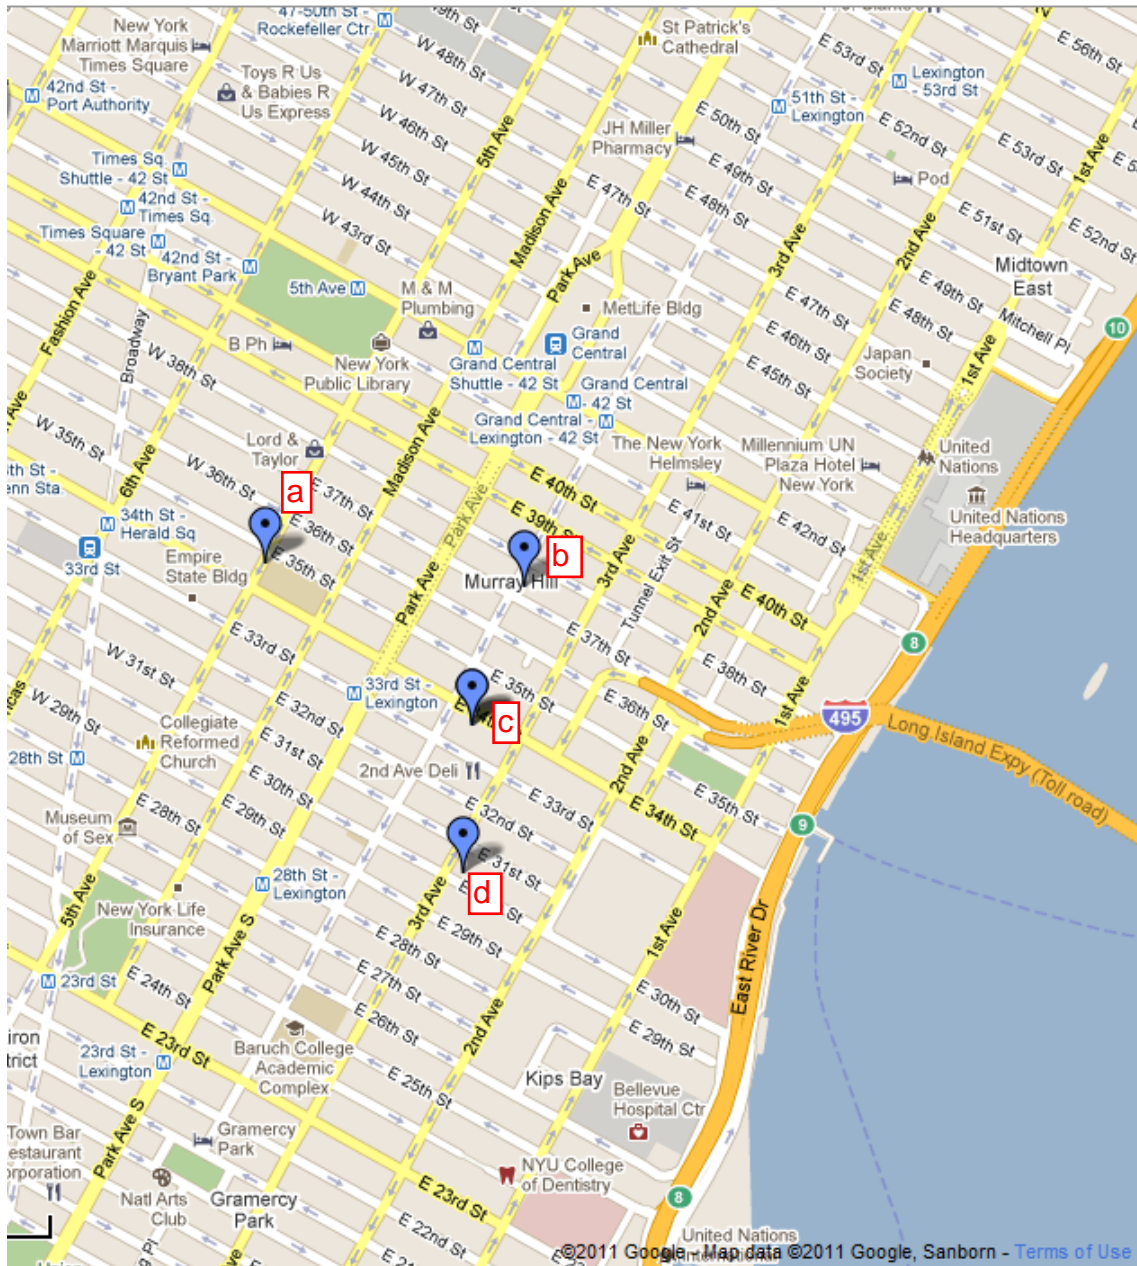

## 40th Annual Conference Location Map and Garage Locations

**Locations on map** (read: from Left to Right and Down):

- a** City University Graduate Center, 365 Fifth Avenue, NY, NY, 10016
- b** Shelburne-Murray Hill Hotel, 303 Lexington Avenue, New York, NY 10016, 212-689-5200
- c** Affinia Dumont Hotel, 150 E. 34th Street, New York, NY 10016, 212-481-7600
- d** Banc Café, 431 3rd Avenue, New York, NY 10016, 212-252-0146

***Parking Garages near the City University Graduate Center and the Affinia Hotels***

**Central Parking System**

**[www.nyc.centralparking.com](http://www.nyc.centralparking.com) - 222 Lexington Avenue, New York - (212) 725-3927**