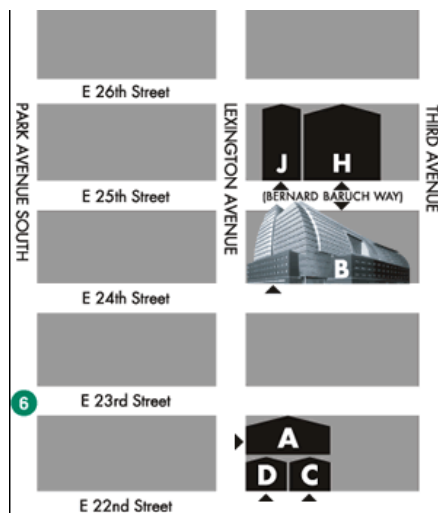

## 36<sup>th</sup> Annual Conference Location Map

**A Marcel Hotel**, 201 E. 24<sup>th</sup> Street, New York, NY 10010, 212-247-5000

**B Baruch College**, 55 Lexington Avenue, New York, NY 10010, 646-312-1000

**F Banc Café**, 431 3rd Avenue, New York, NY 10016, 212-252-0146

**Easy walking distance between hotels and Baruch (and Banc Café); or Lexington Avenue buses: #101, 102, 103 (downtown) or 3rd Avenue buses: # 101, 102, 103 to return to hotels (uptown); taxis too. Subway: Lexington Avenue local #6 (downtown) to 23<sup>rd</sup> Street (Baruch); (uptown) to 33<sup>rd</sup> Street (Dumont and Shelburne), or 42<sup>nd</sup> Street (Eastgate Tower Hotel)**

*Subway and Bus map:*

<http://www.mta.info/nyct/maps/manbus.pdf>

## Map of Baruch College

**Conference Site: Vertical Campus (B on map: entrance on corner of 24<sup>th</sup> Street and Lexington Avenue)**