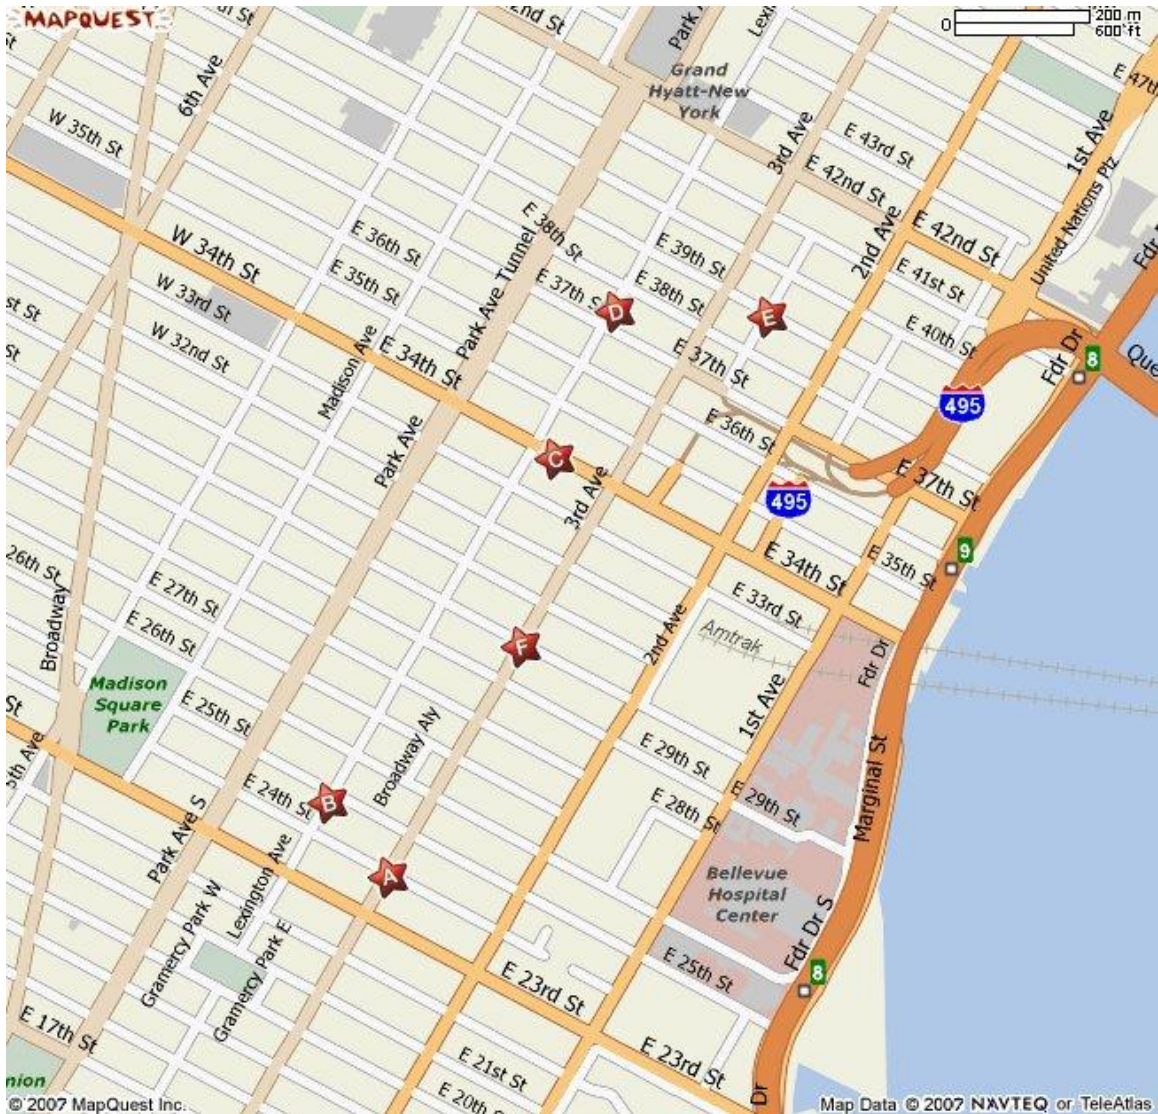

## 36<sup>th</sup> Annual Conference Location Map

**A Marcel Hotel**, 201 E. 24<sup>th</sup> Street, New York, NY 10010, 212-247-5000

**B Baruch College**, 55 Lexington Avenue, New York, NY 10010, 646-312-1000

**C Affinia Dumont Hotel**, 150 E. 34th Street, New York, NY 10016, 212-481-7600

**D Shelburne-Murray Hill Hotel**, 303 Lexington Avenue, New York, NY 10016, 212-689-5200

**E Eastgate Tower Hotel**, 222 E. 39<sup>th</sup> Street, New York, NY 10016, 212-687-8000

**F Banc Café**, 431 3rd Avenue, New York, NY 10016, 212-252-0146

**Easy walking distance between hotels and Baruch (and Banc Café); or Lexington Avenue buses: #101, 102, 103 (downtown) or 3rd Avenue buses: # 101, 102, 103 to return to hotels (uptown); taxis too. Subway: Lexington Avenue local #6 (downtown) to 23<sup>rd</sup> Street (Baruch); (uptown) to 33<sup>rd</sup> Street (Dumont and Shelburne), or 42<sup>nd</sup> Street (Eastgate Tower Hotel)**

## Map of Baruch College

**Conference Site: Vertical Campus (B on map: entrance on corner of 24<sup>th</sup> Street and Lexington Avenue)**