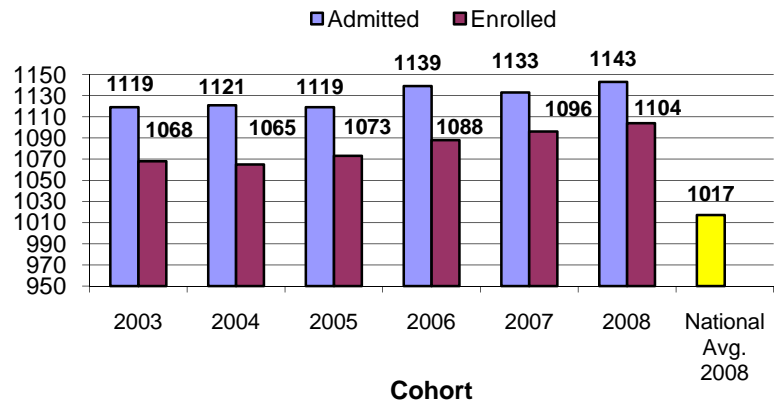

SAT Scores of Admitted & Enrolled Freshmen

Type of High School Last Attended

FRESHMEN FACTS

2008 Freshmen Represent 75 Countries and Speak 55 Different Languages.

Admissions Average

Fall-to-Fall Retention Rate New Freshmen

Race/Ethnicity 2008 Freshmen*

* Based on students who responded to question.

* Data are based on the Fall 2008 Freshmen Cohort, unless otherwise indicated.