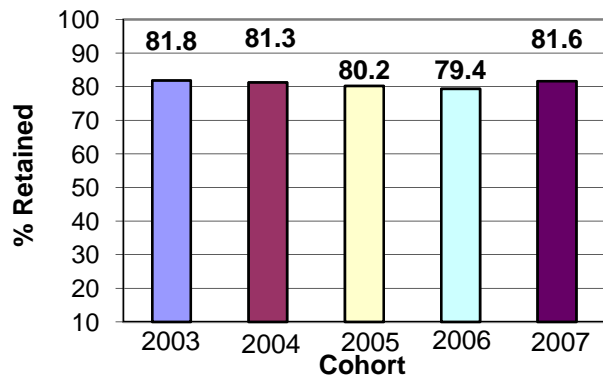

SAT Scores of Admitted & Enrolled Freshmen

Type of High School Last Attended

FRESHMEN FACTS

2008 Freshmen Represent 75 Countries and Speak 55 Different Languages.

Admissions Average

Fall-to-Fall Retention Rate New Freshmen

Race/Ethnicity 2008 Freshmen*

* Based on students who responded to question.

* Data are based on the Fall 2008 Freshmen Cohort, unless otherwise indicated.