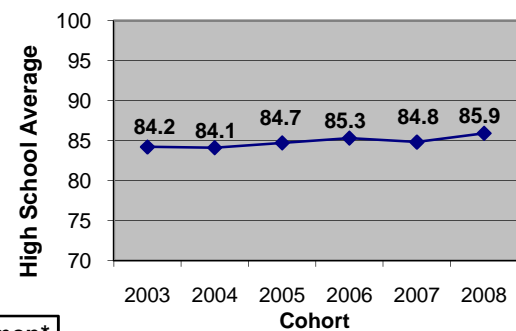

SAT Scores of Admitted & Enrolled Freshmen

Type of High School Last Attended

FRESHMEN FACTS

2008 Freshmen Represent 75 Countries and Speak 55 Different Languages.

Admissions Average

Fall-to-Fall Retention Rate New Freshmen

Race/Ethnicity 2008 Freshmen*

* Based on students who responded to question.

* Data are based on the Fall 2008 Freshmen Cohort, unless otherwise indicated.