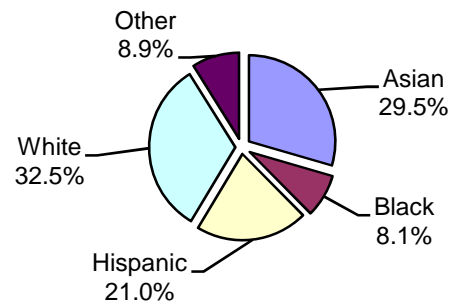

SAT Scores of Admitted & Enrolled Freshmen

Type of High School Last Attended

FRESHMEN FACTS

2008 Freshmen Represent 75 Countries and Speak 55 Different Languages.

Admissions Average

Fall-to-Fall Retention Rate New Freshmen

Race/Ethnicity 2008 Freshmen*

* Based on students who responded to question.

* Data are based on the Fall 2008 Freshmen Cohort, unless otherwise indicated.