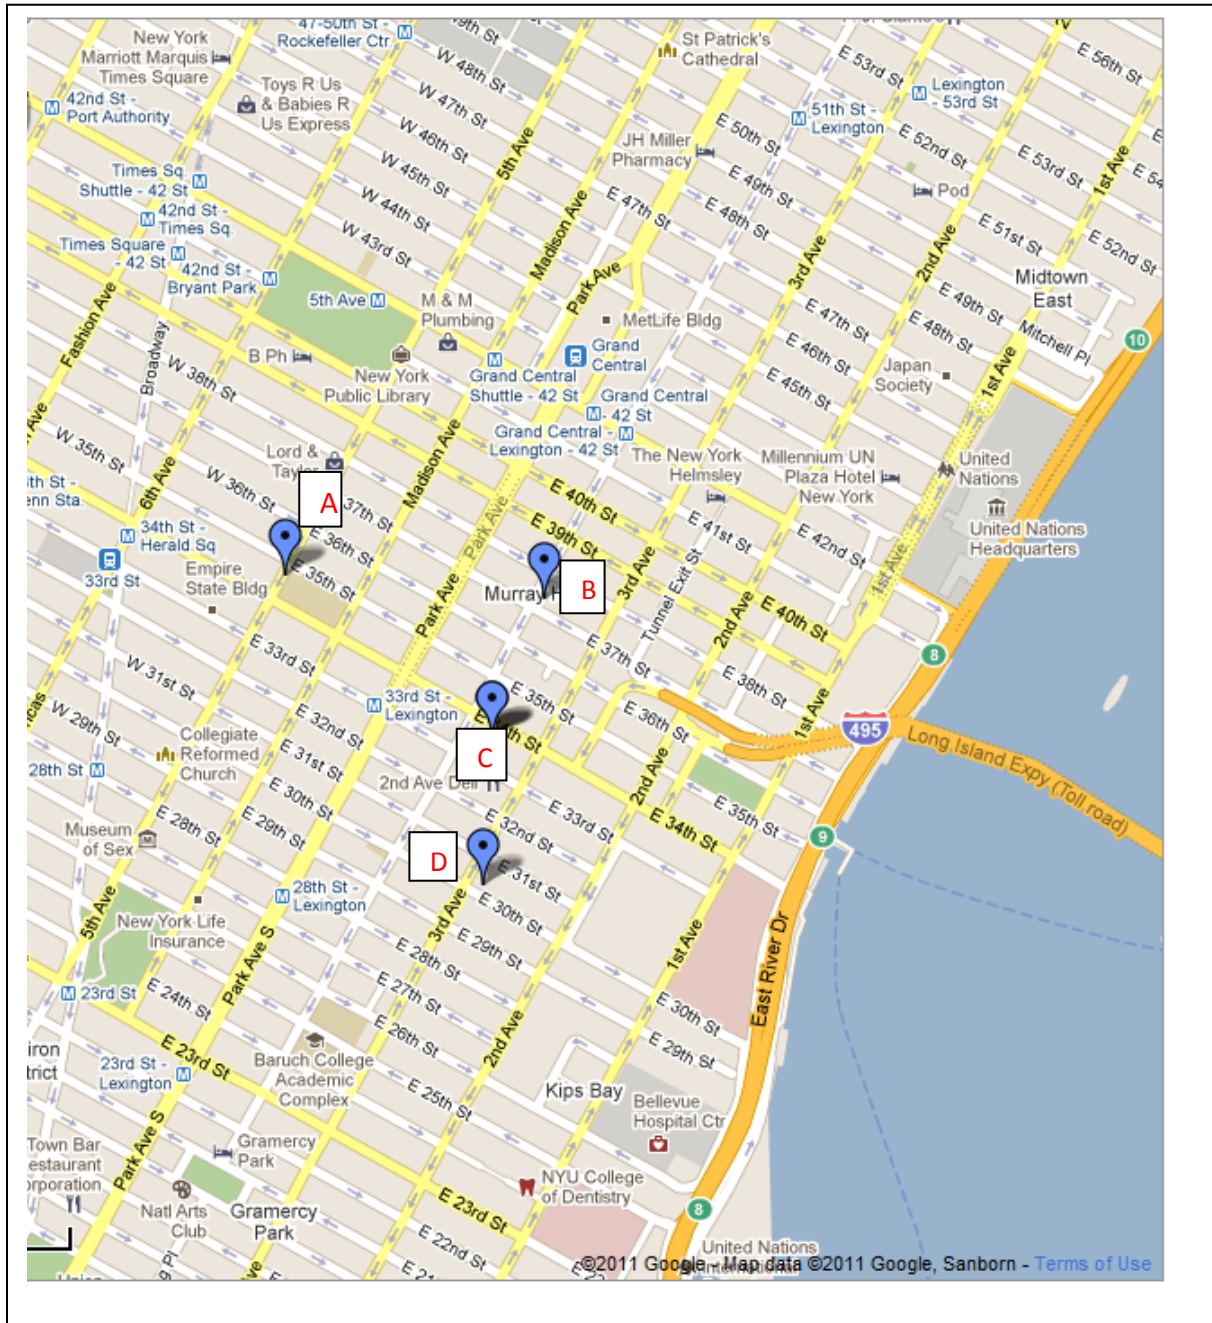

# 41st Annual Conference Location Map and Garage Locations

**Locations on map** (read: from Left to Right and Down):

**A** City University Graduate Center, 365 Fifth Avenue, NY, NY, 10016

**B** Shelburne-Murray Hill Hotel, 303 Lexington Avenue, New York, NY 10016, 212-689-5200

**C** **Affinia Dumont Hotel**, 150 E. 34th Street, New York, NY 10016, 212-481-7600; [www.affinia.com](http://www.affinia.com)

**D** **Banc Café**, 431 3rd Avenue, New York, NY 10016, 212-252-0146

***Parking Garages near the City University Graduate Center and the Affinia Hotels***