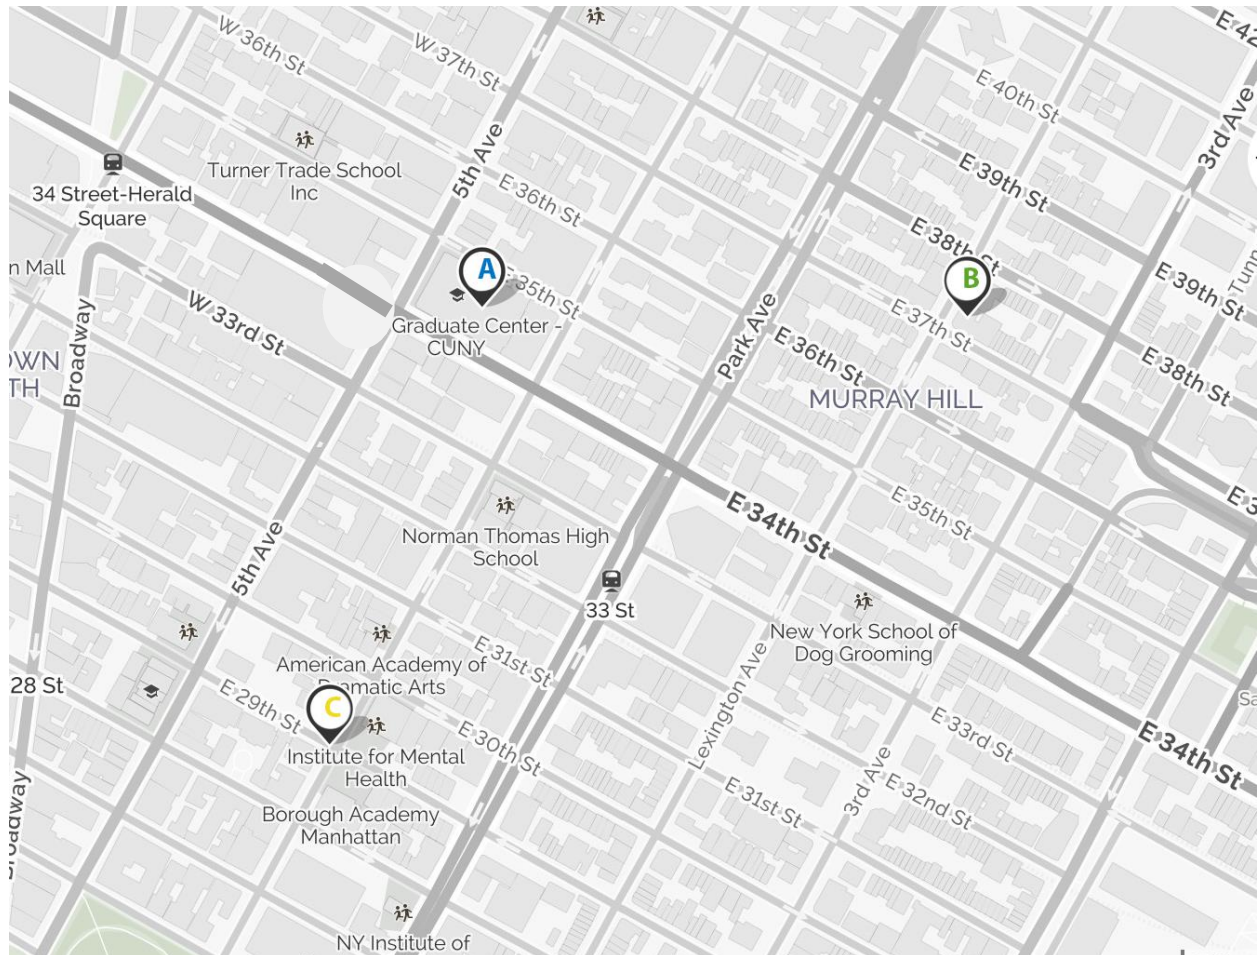

45th Annual Conference Locations Map and Parking Garage Listing

Locations Map and Parking Garage Listing

Locations on map (A-D):

- A** City University of New York (CUNY) Graduate Center, 365 Fifth Avenue, NY, NY 10016
- B** Shelburne-Murray Hill Hotel, 303 Lexington Avenue, New York, NY 10016, 212-689-5200
- C** The James NY NoMad Hotel, 22 East 29th Street, New York, NY 10016, 212-532-4100

Parking Garages near the City University Graduate Center and the Affinia Hotels:

Central Parking System

www.nyc.centralparking.com - 222 Lexington Avenue, New York - (212) 725-3927

Champion Parking 33 LLC